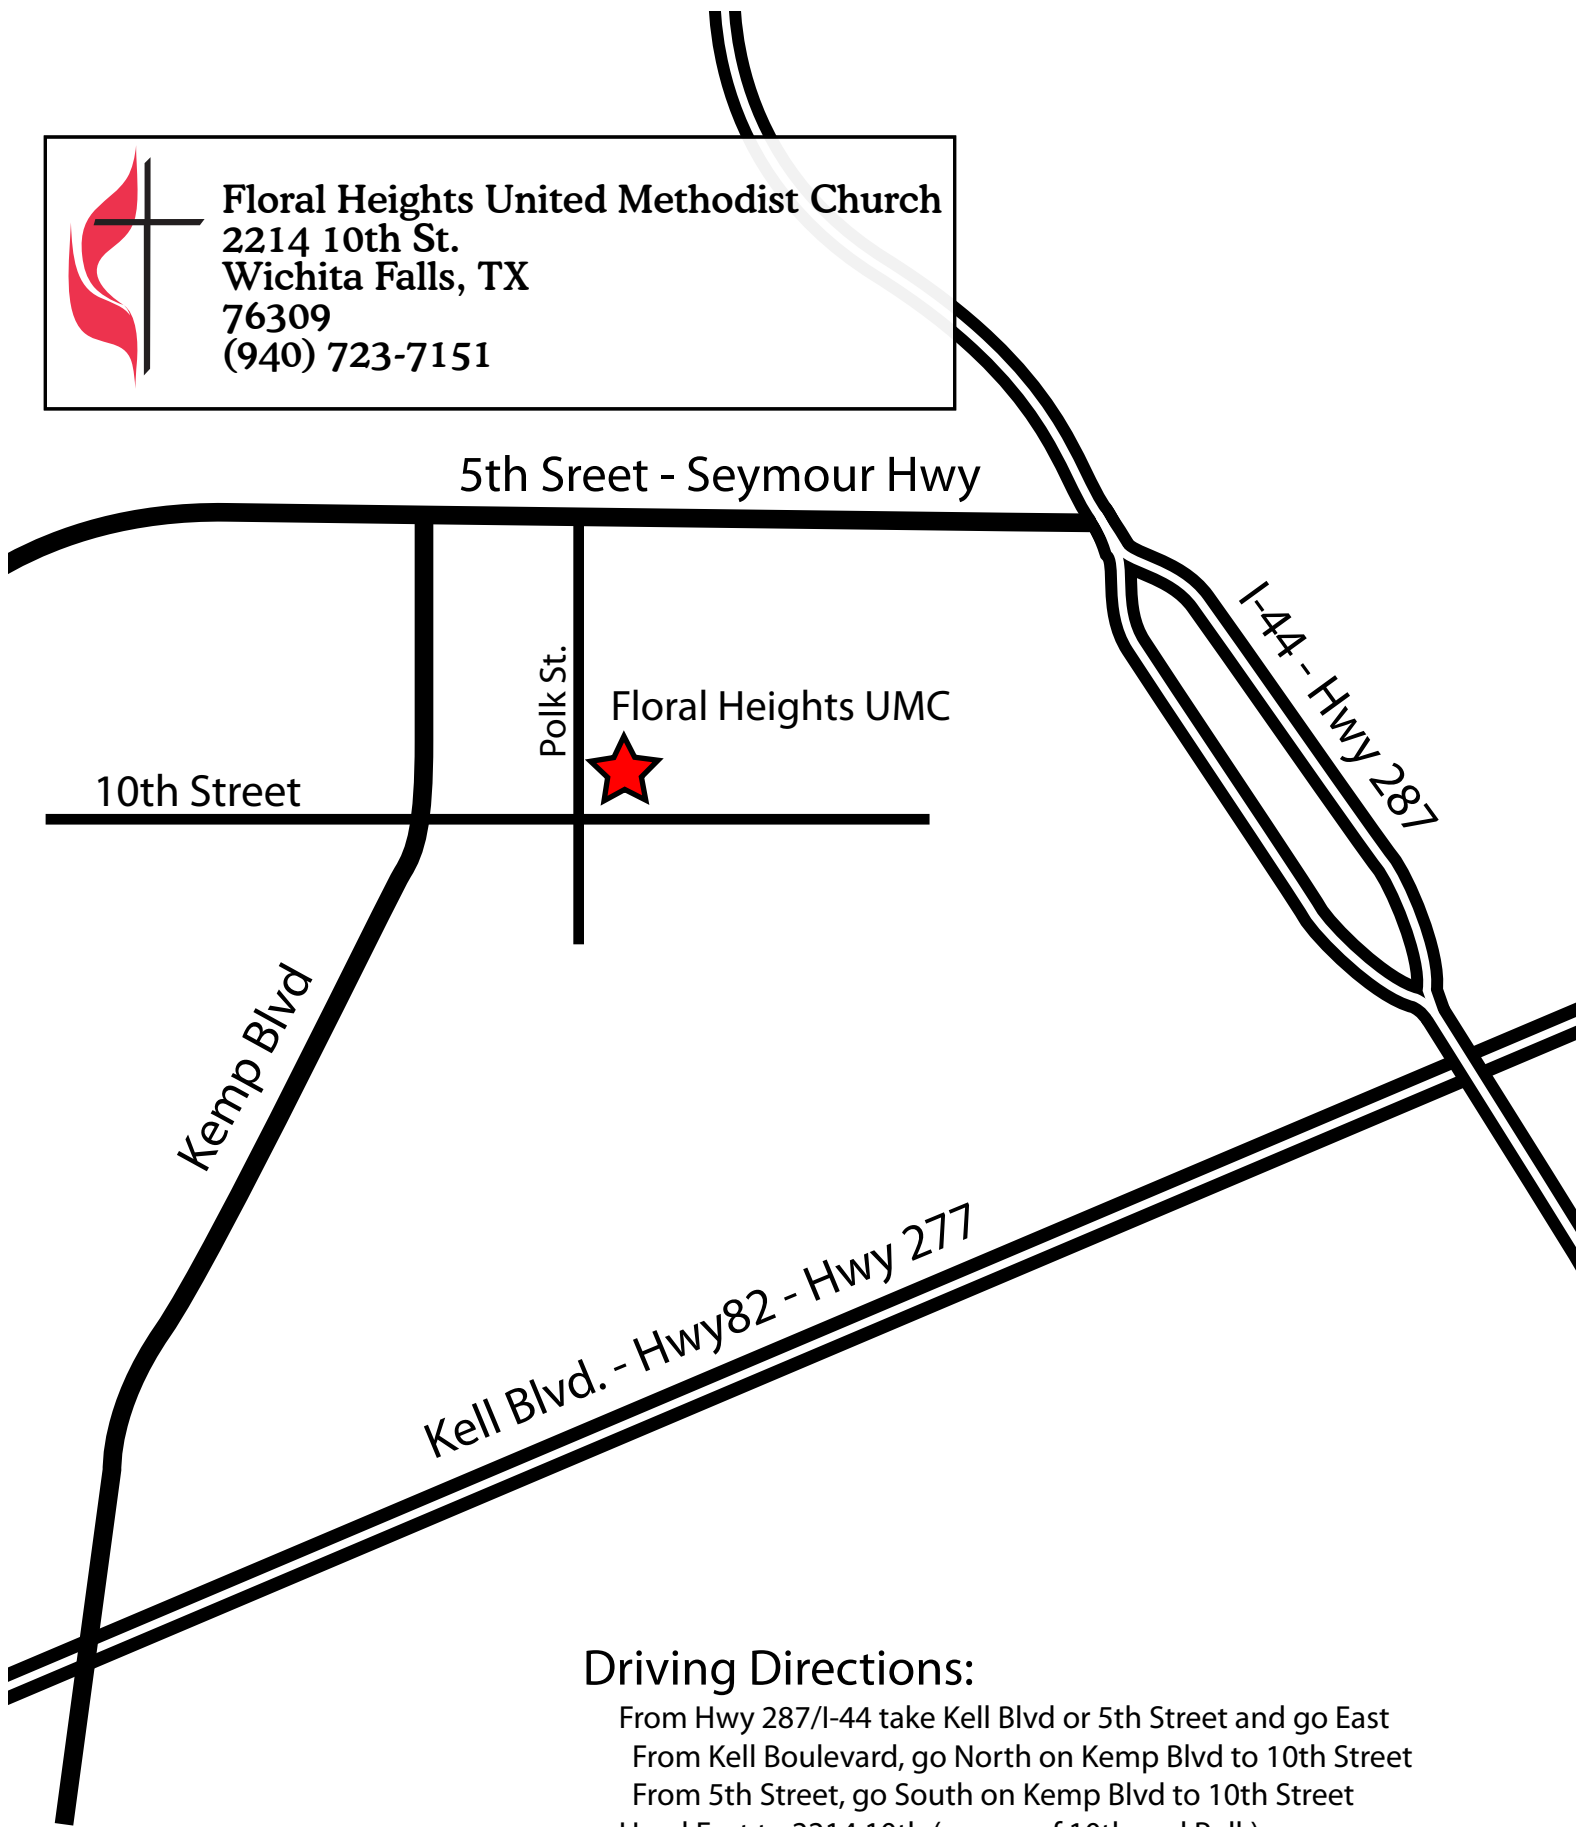

### Driving Directions:

From Hwy 287/I-44 take Kell Blvd or 5th Street and go East  
From Kell Boulevard, go North on Kemp Blvd to 10th Street  
From 5th Street, go South on Kemp Blvd to 10th Street  
Head East to 2214 10th (corner of 10th and Polk)  
Parking in the rear.